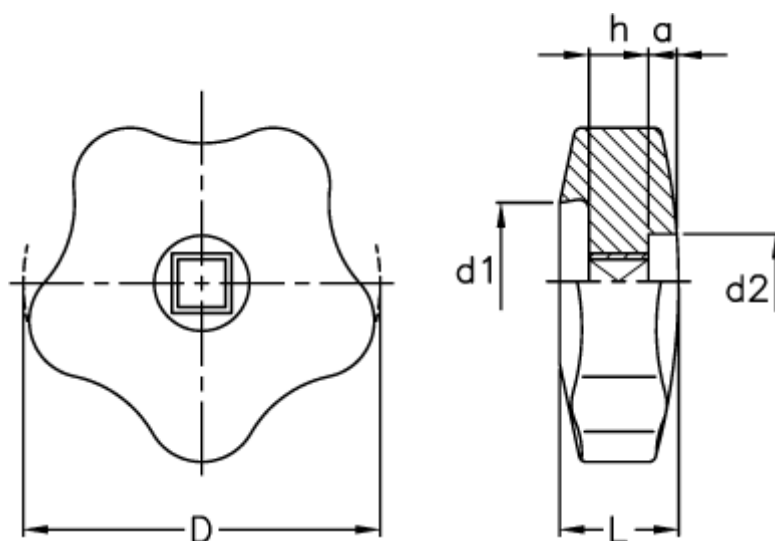

Article number: 2302069201

Description: E+G Lobe knob
VCR.192/60-6x6

Measures

a	= 4
d	= 60
d1	= 29
d2	= 16
h	= 10
L	= 20
S H9	= 6x6